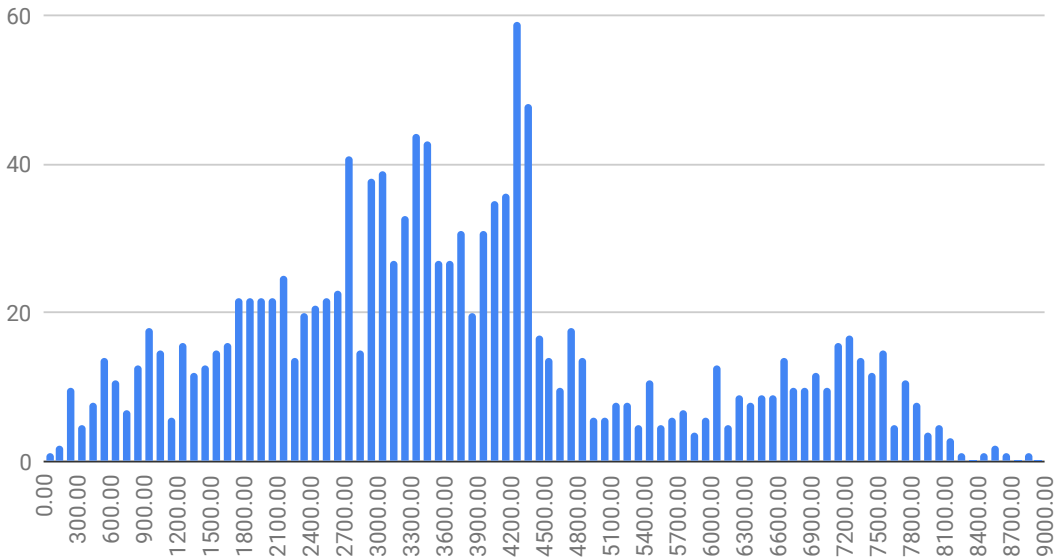

Blueberries in pancakes

Probability of blueberry count

Mountain heights, bin size 100

Mountain heights, bin size 250

Mountain heights, bin size 500

Mountain heights, bin size 1000

Mountain heights, bin size 2500