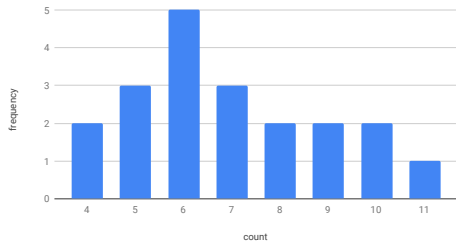

Blueberries in pancakes

Probability of blueberry count

Mountain heights, bin size 100

Mountain heights, bin size 250

Mountain heights, bin size 500

Mountain heights, bin size 1000

Mountain heights, bin size 2500