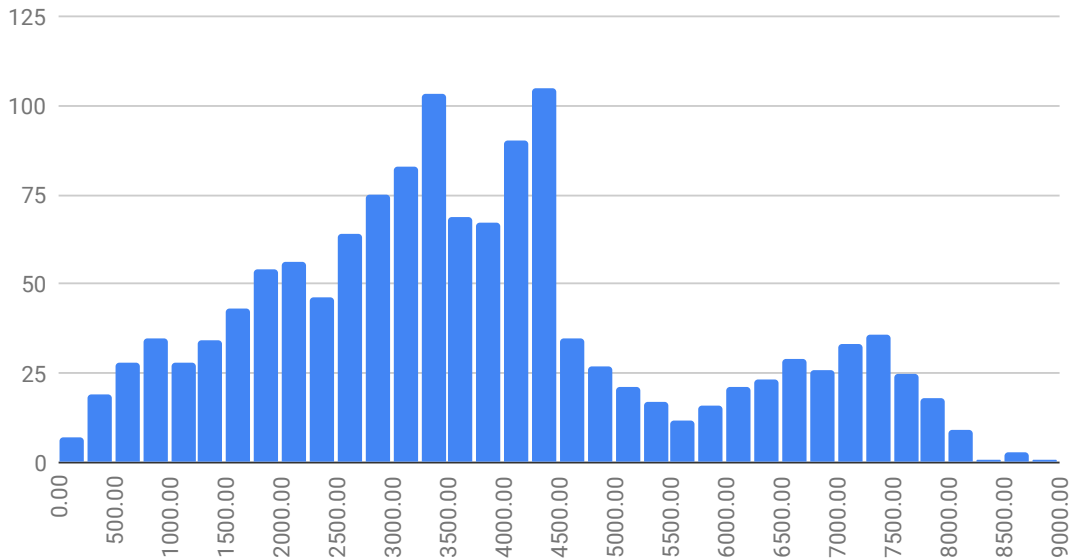

Blueberries in pancakes

Probability of blueberry count

Mountain heights, bin size 100

Mountain heights, bin size 250

Mountain heights, bin size 500

Mountain heights, bin size 1000

Mountain heights, bin size 2500