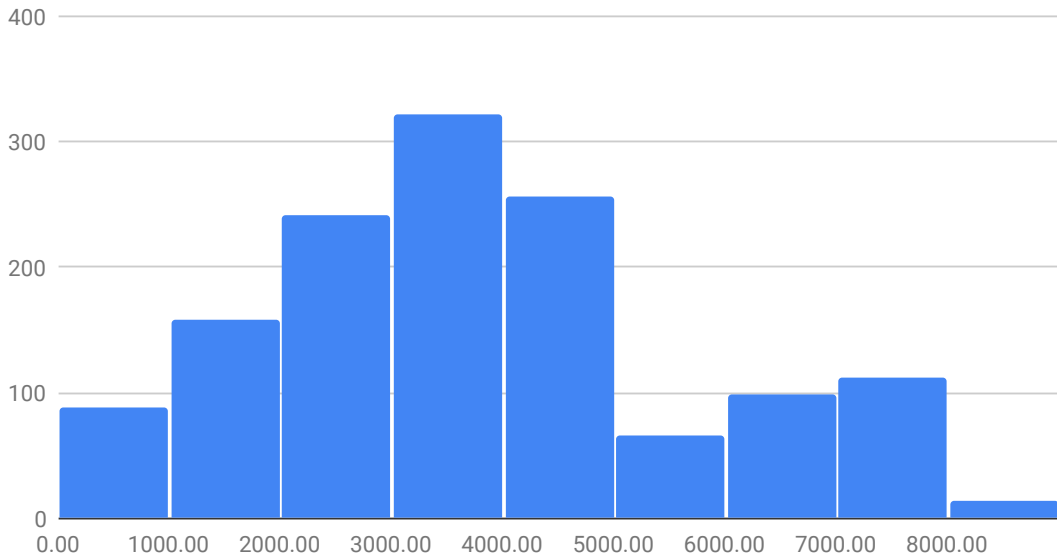

Blueberries in pancakes

Probability of blueberry count

Mountain heights, bin size 100

Mountain heights, bin size 250

Mountain heights, bin size 500

Mountain heights, bin size 1000

Mountain heights, bin size 2500