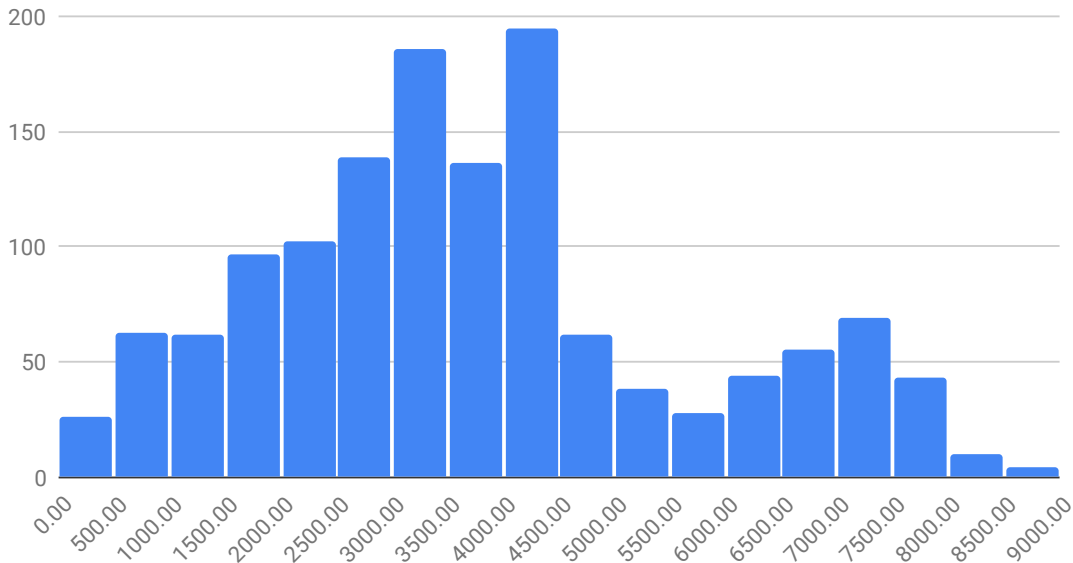

Blueberries in pancakes

Probability of blueberry count

Mountain heights, bin size 100

Mountain heights, bin size 250

Mountain heights, bin size 500

Mountain heights, bin size 1000

Mountain heights, bin size 2500