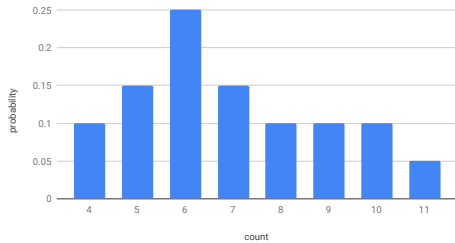

Blueberries in pancakes

Probability of blueberry count

Mountain heights, bin size 100

Mountain heights, bin size 250

Mountain heights, bin size 500

Mountain heights, bin size 1000

Mountain heights, bin size 2500